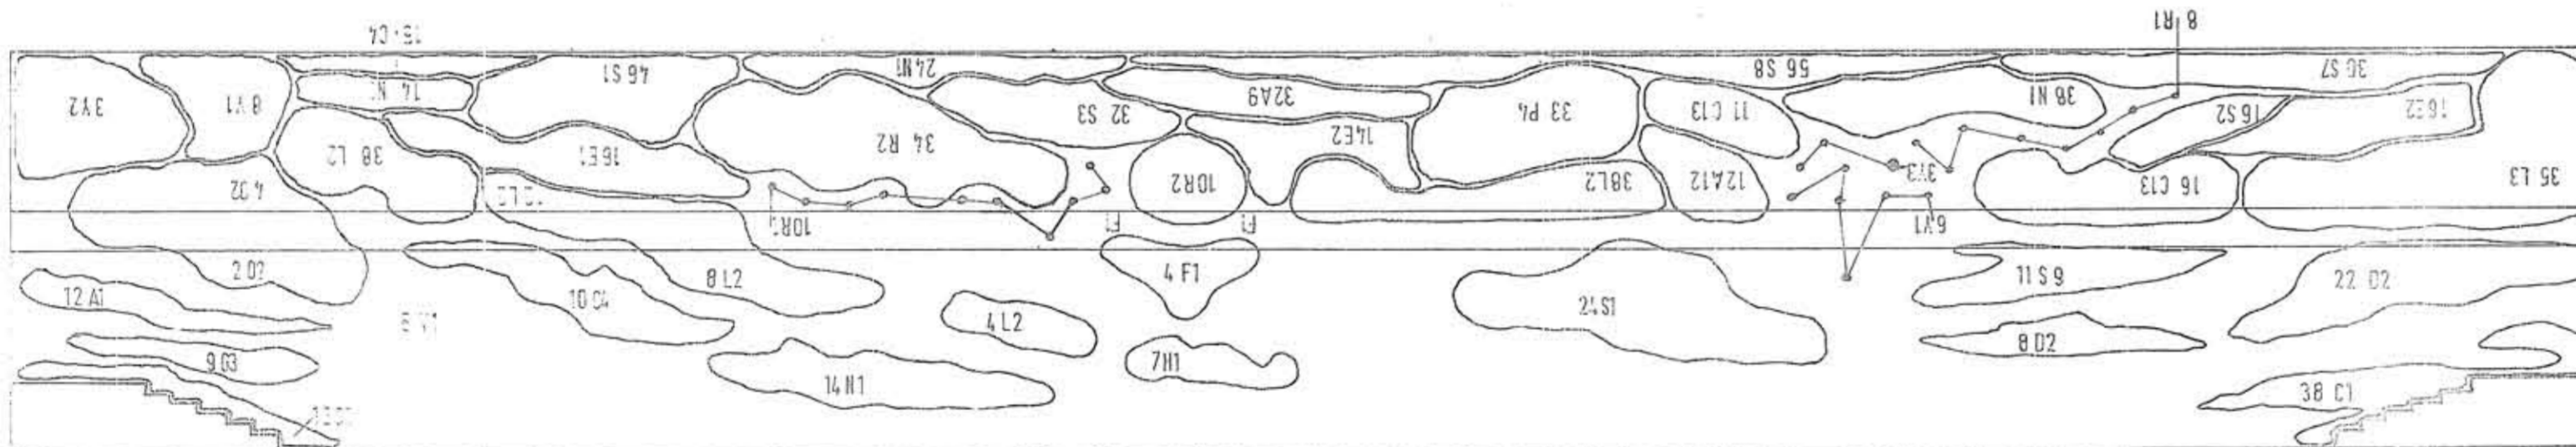

BORDER 1a  
WALL  
BORDER 1b

BORDER 2  
WALL A

BORDER 3

notes

1. The plan shows the proposed planting for the Grey Walk, Hestercombe Gardens, Taunton, Somerset.

2. The planting is to be carried out in 1973.

3. The plan shows the proposed planting for the Grey Walk, Hestercombe Gardens, Taunton, Somerset.

4. The planting is to be carried out in 1973.

5. The plan shows the proposed planting for the Grey Walk, Hestercombe Gardens, Taunton, Somerset.

6. The planting is to be carried out in 1973.

7. The plan shows the proposed planting for the Grey Walk, Hestercombe Gardens, Taunton, Somerset.

8. The planting is to be carried out in 1973.

9. The plan shows the proposed planting for the Grey Walk, Hestercombe Gardens, Taunton, Somerset.

drawing title  
THE GREY WALK

job no. FB9(G)M	drawing no. NP1
	revision suffix

C1/Sfb					
--------	--	--	--	--	--

scale 1/8" = 1 ft	date 2.5/2/74	drawn MP	checked
----------------------	------------------	-------------	---------