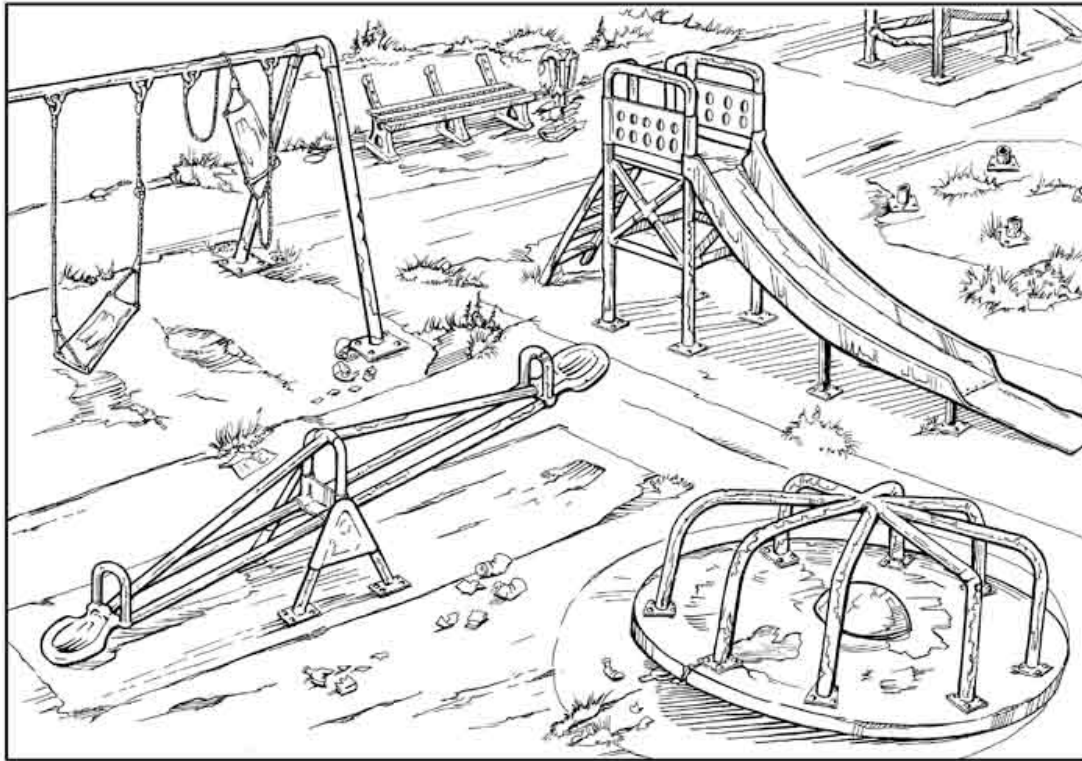

Derelict park features

5) Playpark

The play features are old. Many are broken or have been partially removed as they are now unsafe. All are sited on a hard surface. Few parents with young children ever use this area of the park now, which is often frequented by groups of local teenagers behaving anti-socially. Local residents have lobbied for new and more stimulating play equipment, ideally in two adjacent areas - one for toddlers and another for older children.

- Estimated cost: £40,000 - £100,000 depending upon amount of equipment, ground surface materials and enclosing fences.
- Estimated cost of seating and picnic benches: £4,000.