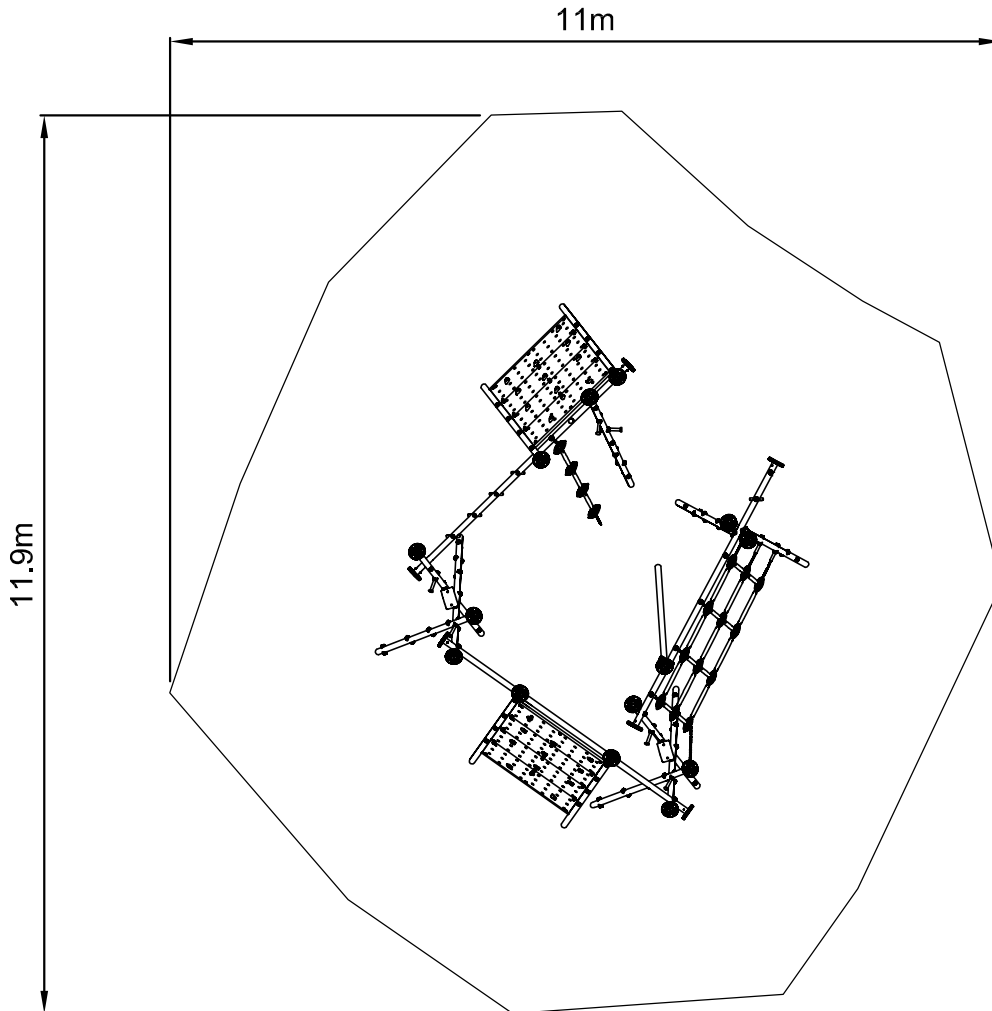

# Circuit Climber Aktivzone Unit XZU300

Dwn AG Scale 1:100@A4 30.6.06

Good design  
for children  
**SutcliffePlay**

## SAFETY SURFACING

AREA 91m<sup>2</sup>

PERIMETER 35m

HIC 2.8m

## PRODUCT SPECIFICS

Age

Range 6 - 14 years

Play Type Physical, social,  
challenging, locomotor

**DO NOT SCALE FROM THIS DRAWING  
THIS DRAWING MUST NOT BE USED  
FOR INSTALLATION PURPOSES.**