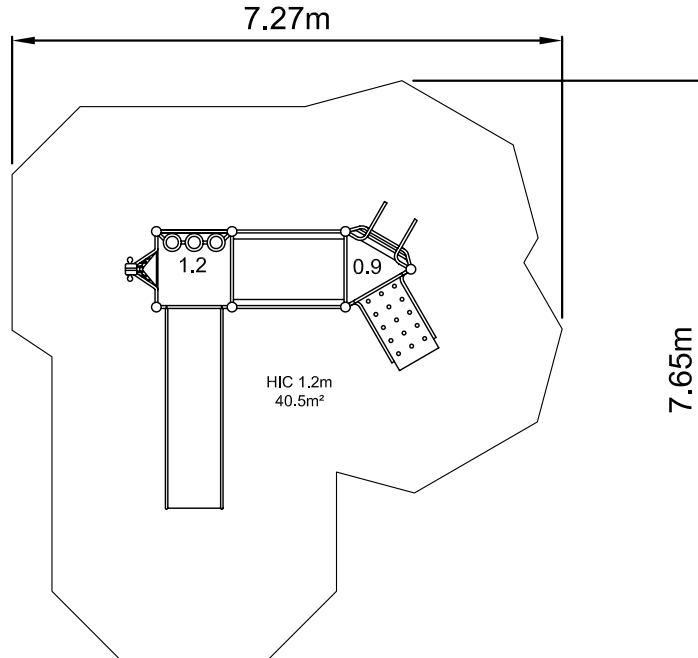

# Watch Tower Toddlerzone Unit

## DZU271/DZW271

Dwn AG Scale 1:100@A4 10.5.06

Good design  
for children  
**SutcliffePlay**

### SAFETY SURFACING

AREA 40.5m<sup>2</sup>

PERIMETER 26m

HIC 1.2m