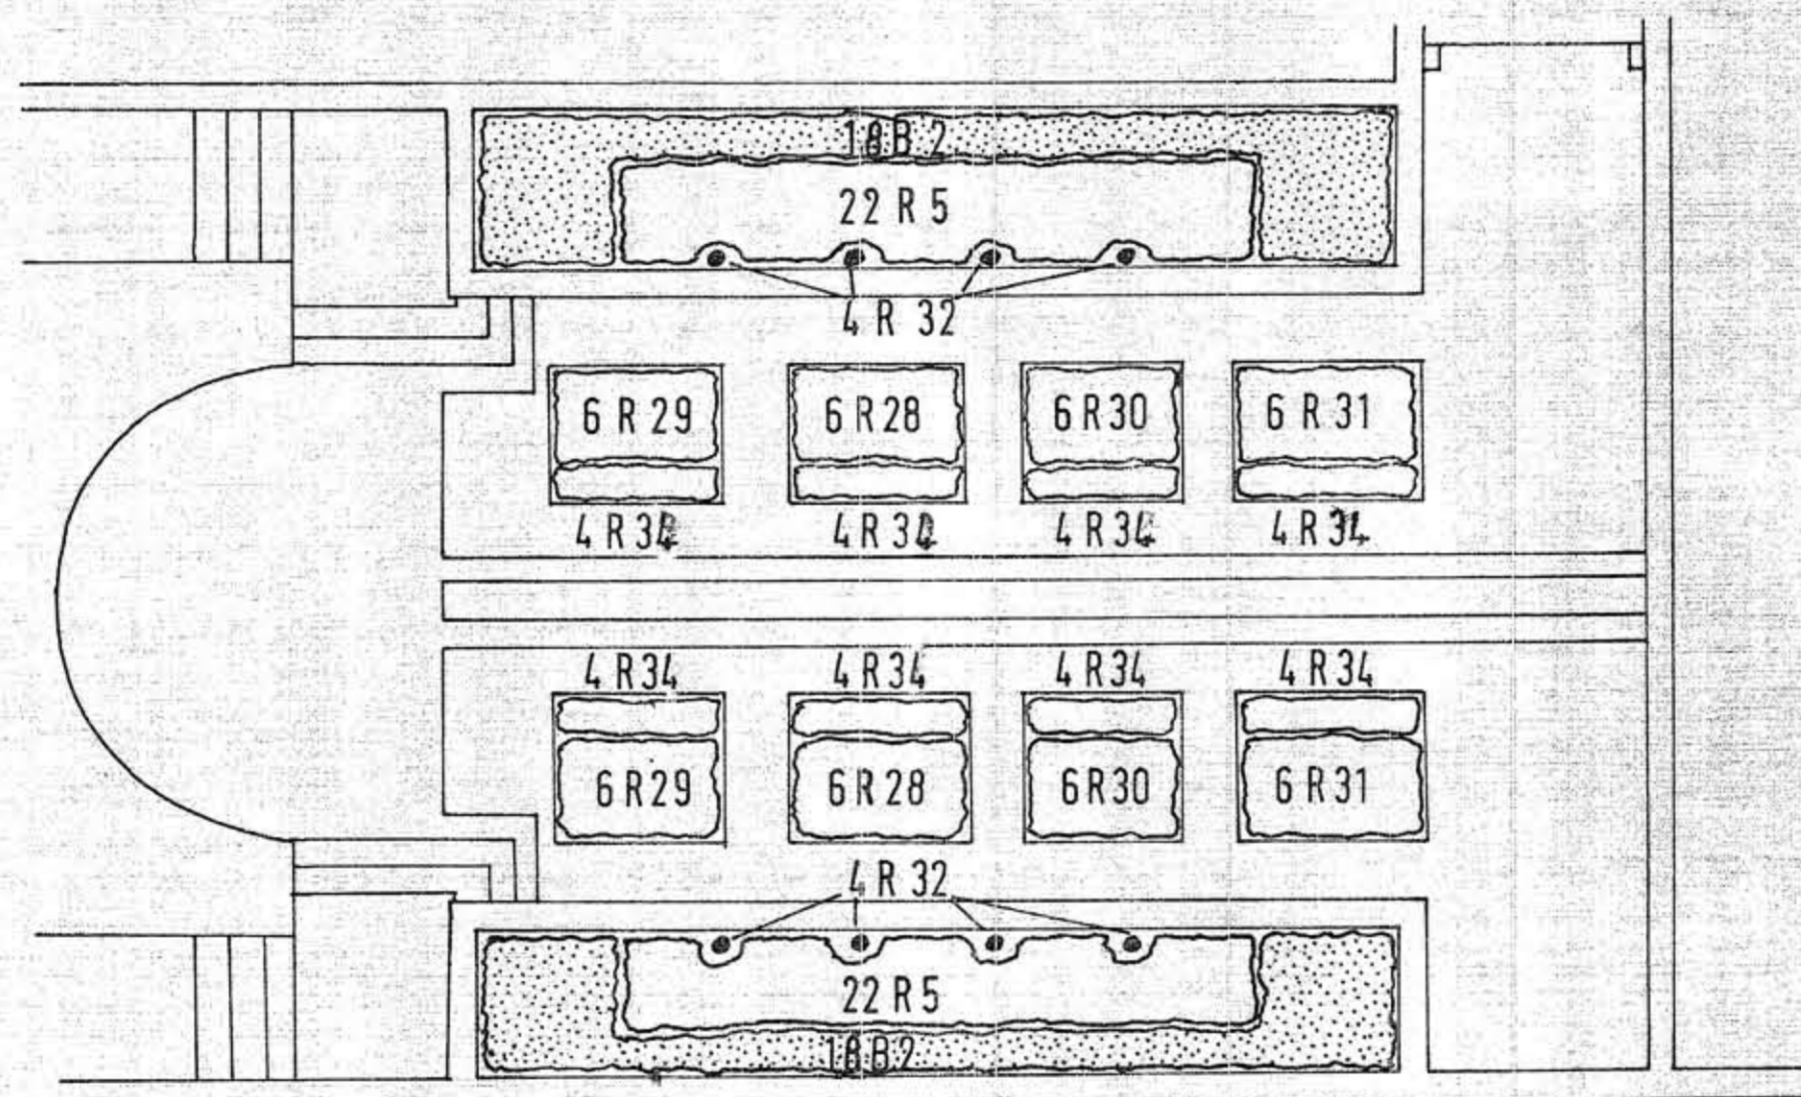

ROSE GARDEN

Plant Box hedges (*Buxus sempervirens*)  
along the back of the upper borders  
to link existing clumps of Box

- B 2 *Buxus sempervirens*
- R 5 *Rosa Blush Gallica*
- R 28 *Rosa Du Maitre d' Ecole*
- R 34 *Rosa Little White Pet*
- R 29 *Rosa Perle des Panachees*
- R 32 *Rosa Robert le Diable*
- R 30 *Rosa Tricolore de Flandres*
- R 31 *Rosa Tuscany Old Velvet*

notes:

COUNTY OF SOMERSET  
County Hall, Taunton 0823 3451 ext.

B. C. ADAMS F.R.I.B.A.  
County Architect

job architect  
LMcR

job title  
Hestercombe Gardens  
Revised Planting 1976

drawing title  
The Rose Garden

job no. FB 9(G)M revision suffix

B.I.C.

scale 1/8" = 1' date 17.8.76 drawn JAG Retain Destroy